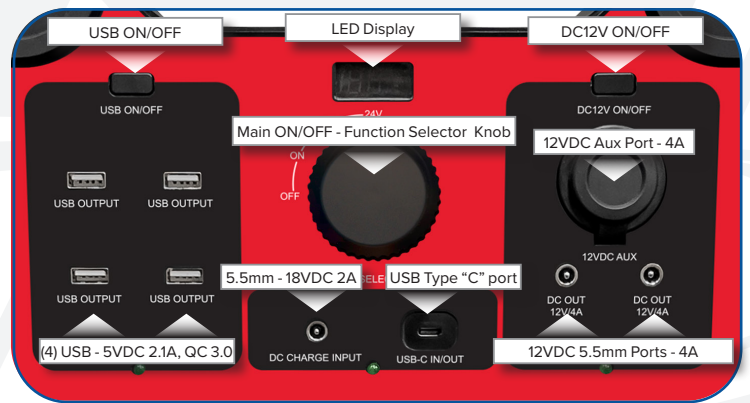

## FEATURES

- Instantly Starts Diesel Engines up to 16 Liters for Trucks, Semis, Buses, Construction and Agriculture Equipment
- Easily Charge Phones, Digital Cameras, Tablets, Laptops, and Portable Gaming Devices with Multiple Power Ports
- Power Ports Include:
  - (1) 12VDC Auxiliary Power Port
  - (2) 5.5MM 12VDC Ports
  - (1) USB-C Input/Output Port
  - (4) USB Ports
- Large Metal Clamp with 1/0 Gauge Jumper Cables
- Solid-State Technology Control Provides Longer Durability and Eliminates Wear Points
- 500 Lumen LED Emergency Light with High/Low and SOS Emergency Strobe Functions